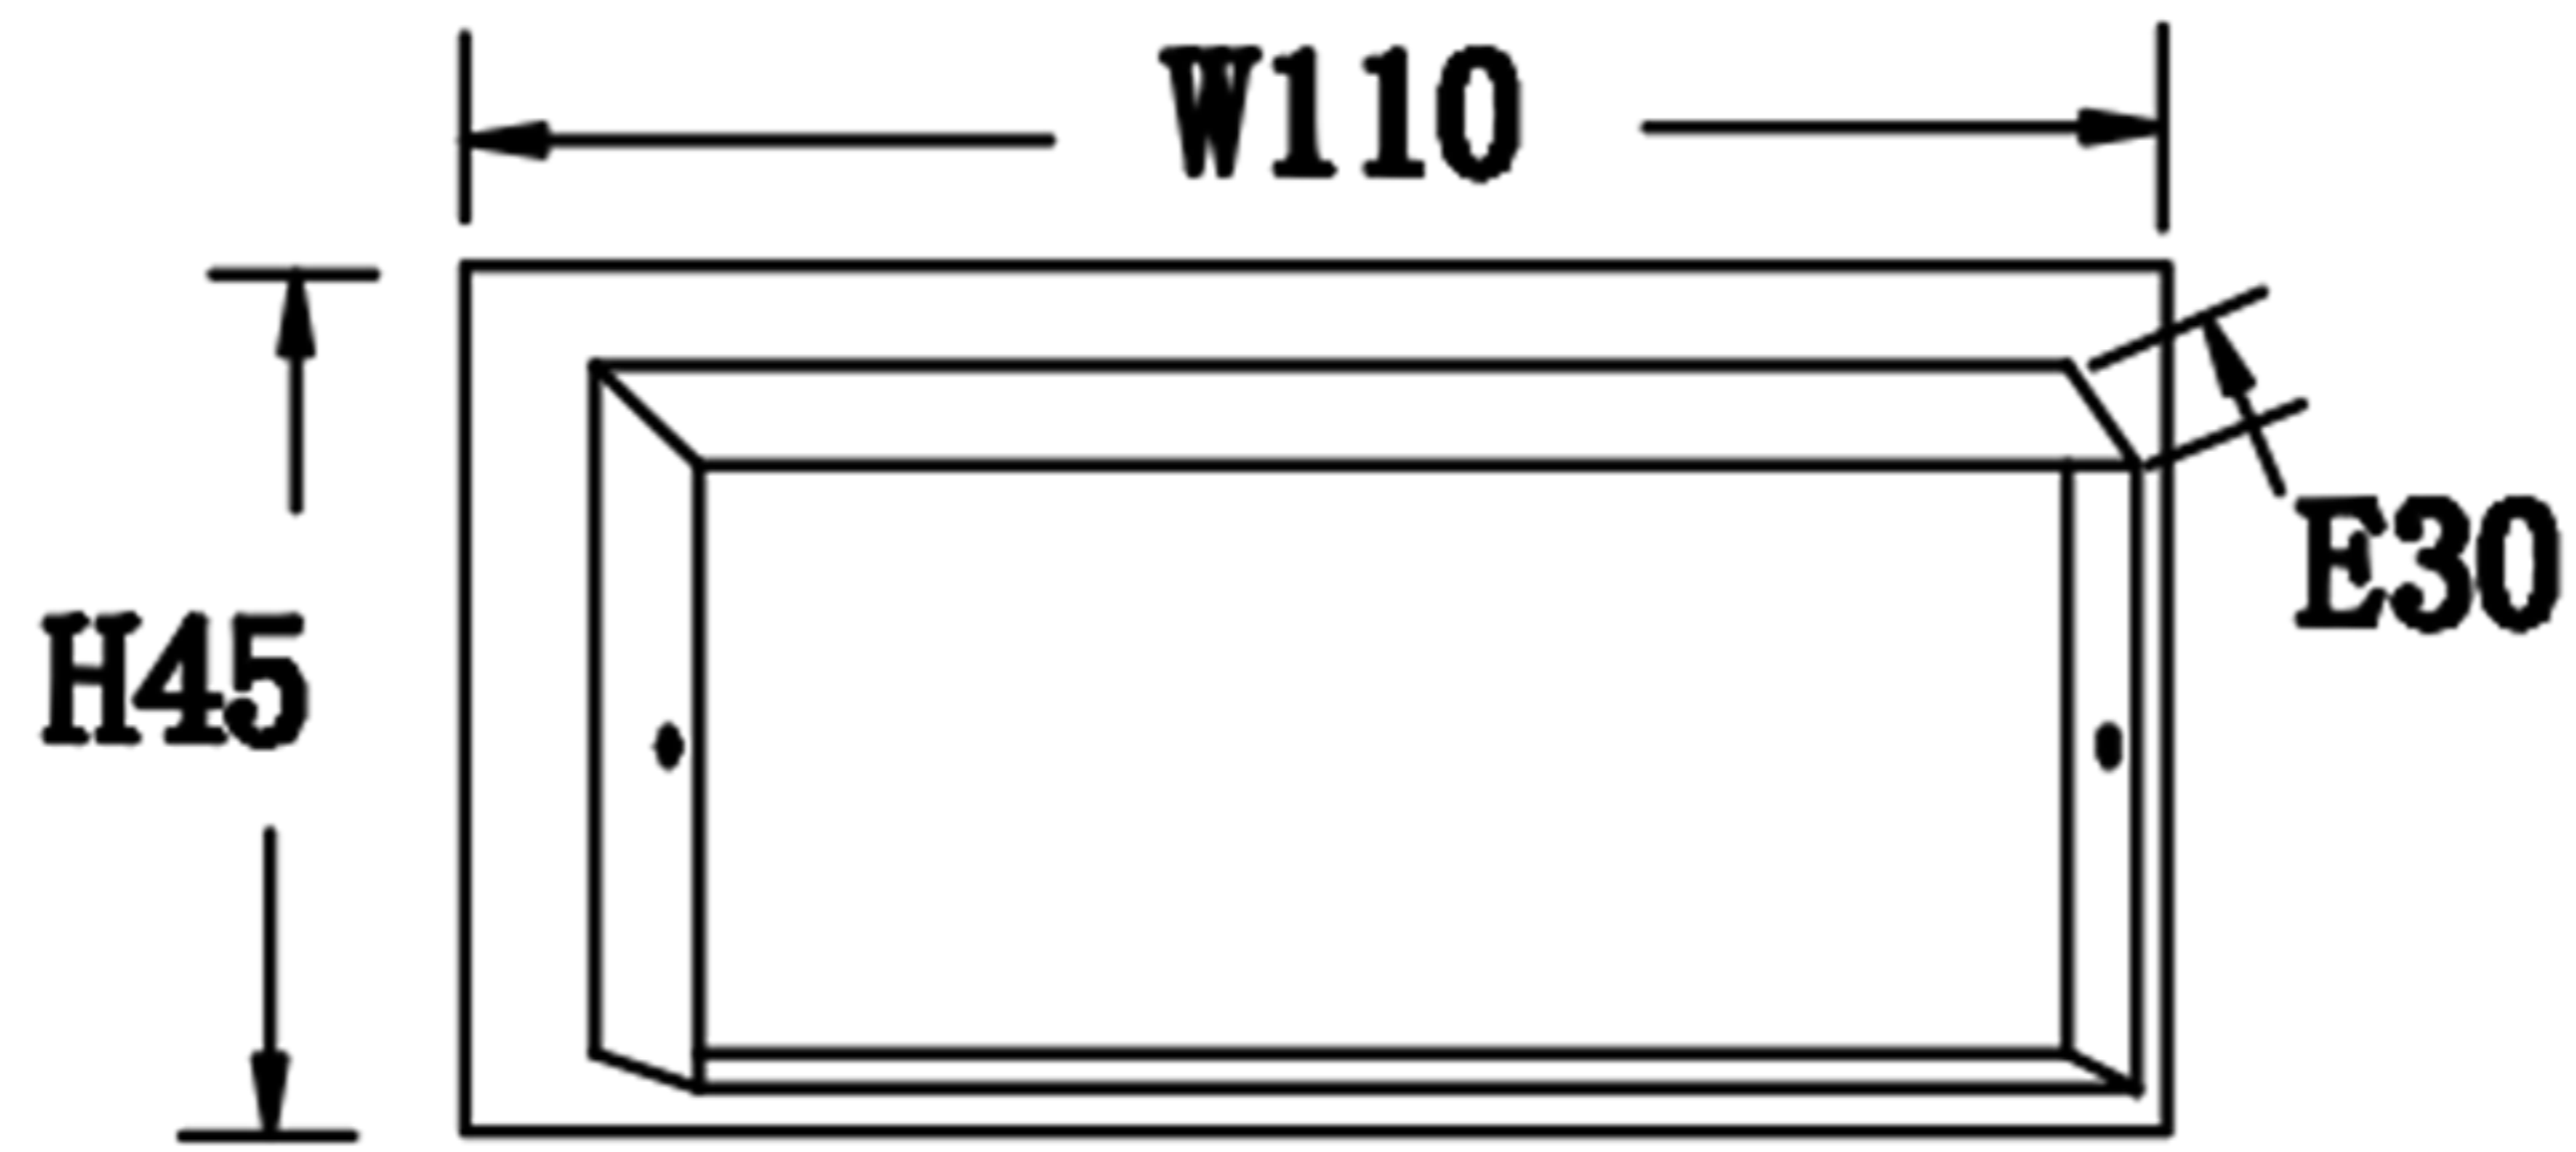

Live wire-Brown  
Neutral-Light grey  
Ground wire-Yellow

- 1 Wall anchor
- 2 Mounting
- 3 Self-tapping screw
- 4 Terminal
- 5 Nut
- 6 Chrome

# WALL OF THE BOX SIZE

# FIGURE SIZE

CLT 124W450