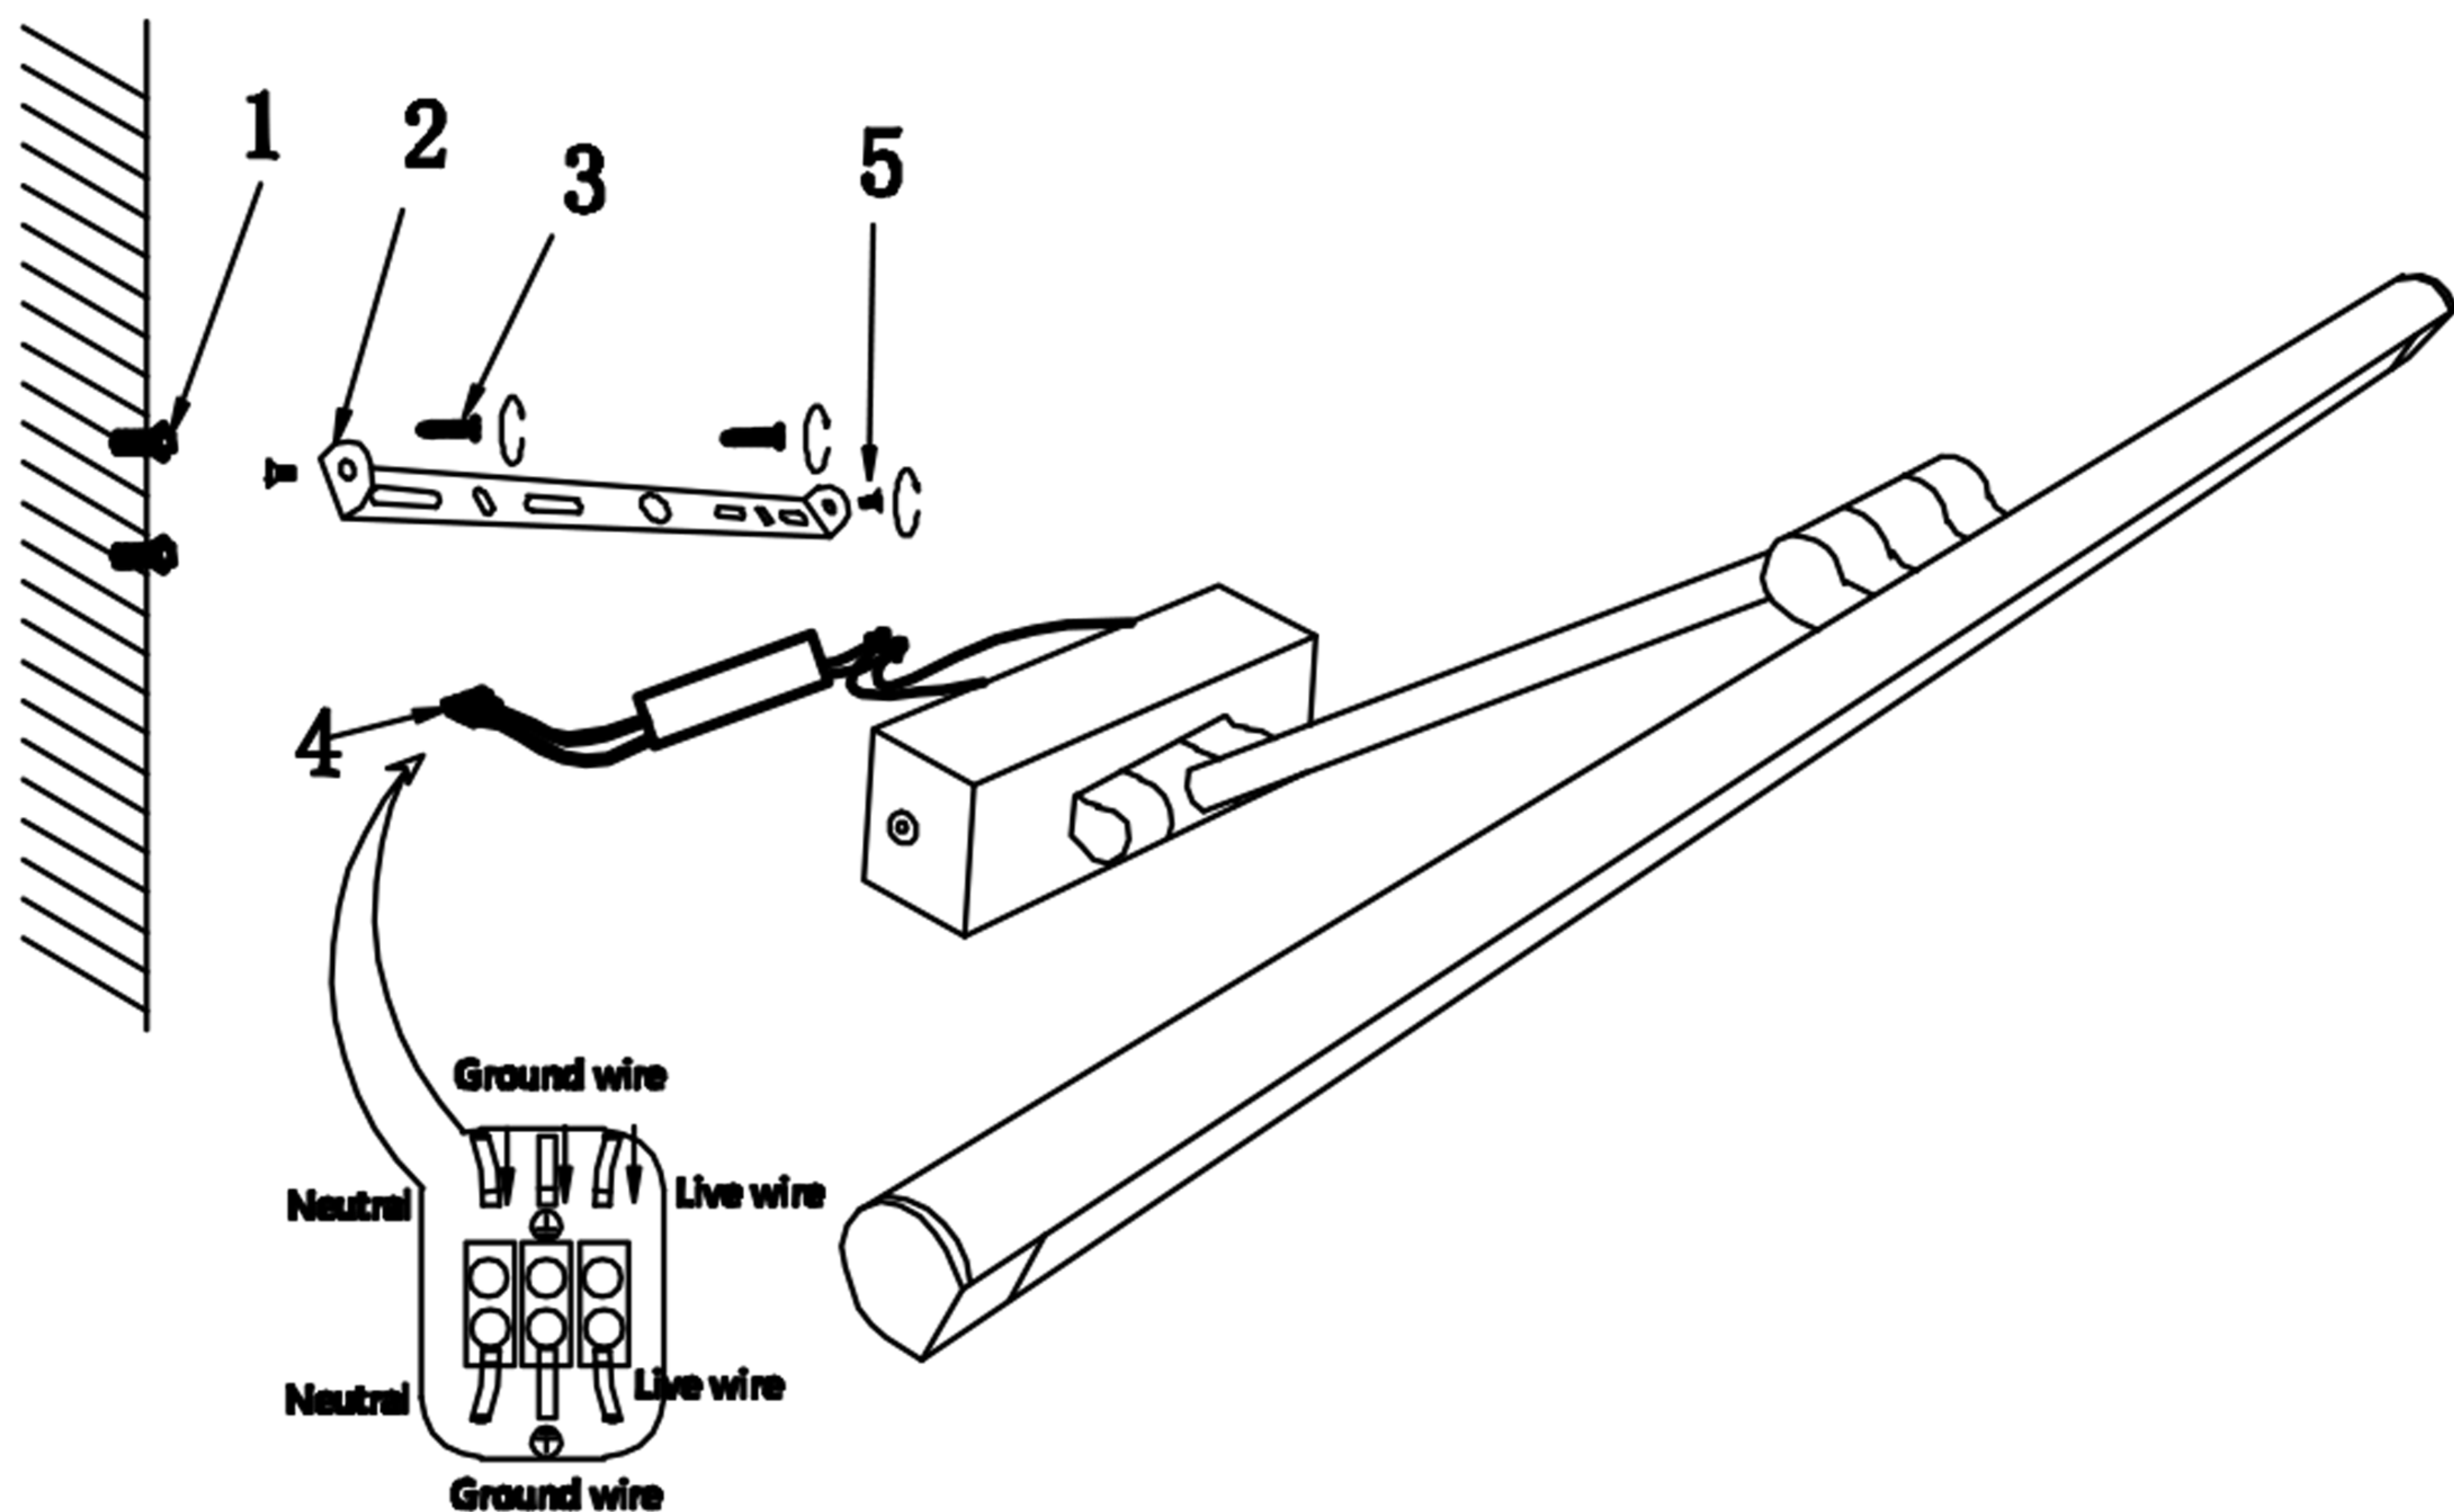

## Specification of installation

In order to ensure safety use, please notice the following items:

- Read and understand the whole Specification.
- Suitable for the use of 220-240V and 50-60HZ.
- Please wear gloves as installment and avoid rot on the surface of plating.
- Must be installed on the fixed places and be checked annually.
- Please turn off the lighting source by soft cloth as cleaning prohibited to use of rotted detergent.
- Please connect with the local sales service center when there are any abnormality.

Live wire-Brown  
Neutral-Light grey  
Ground wire-Yellow

- 1 Wall anchor
- 2 Mounting
- 3 Self-tapping screw
- 4 Terminal
- 5 Nut
- 6 Chrome

# WALL OF THE BOX SIZE