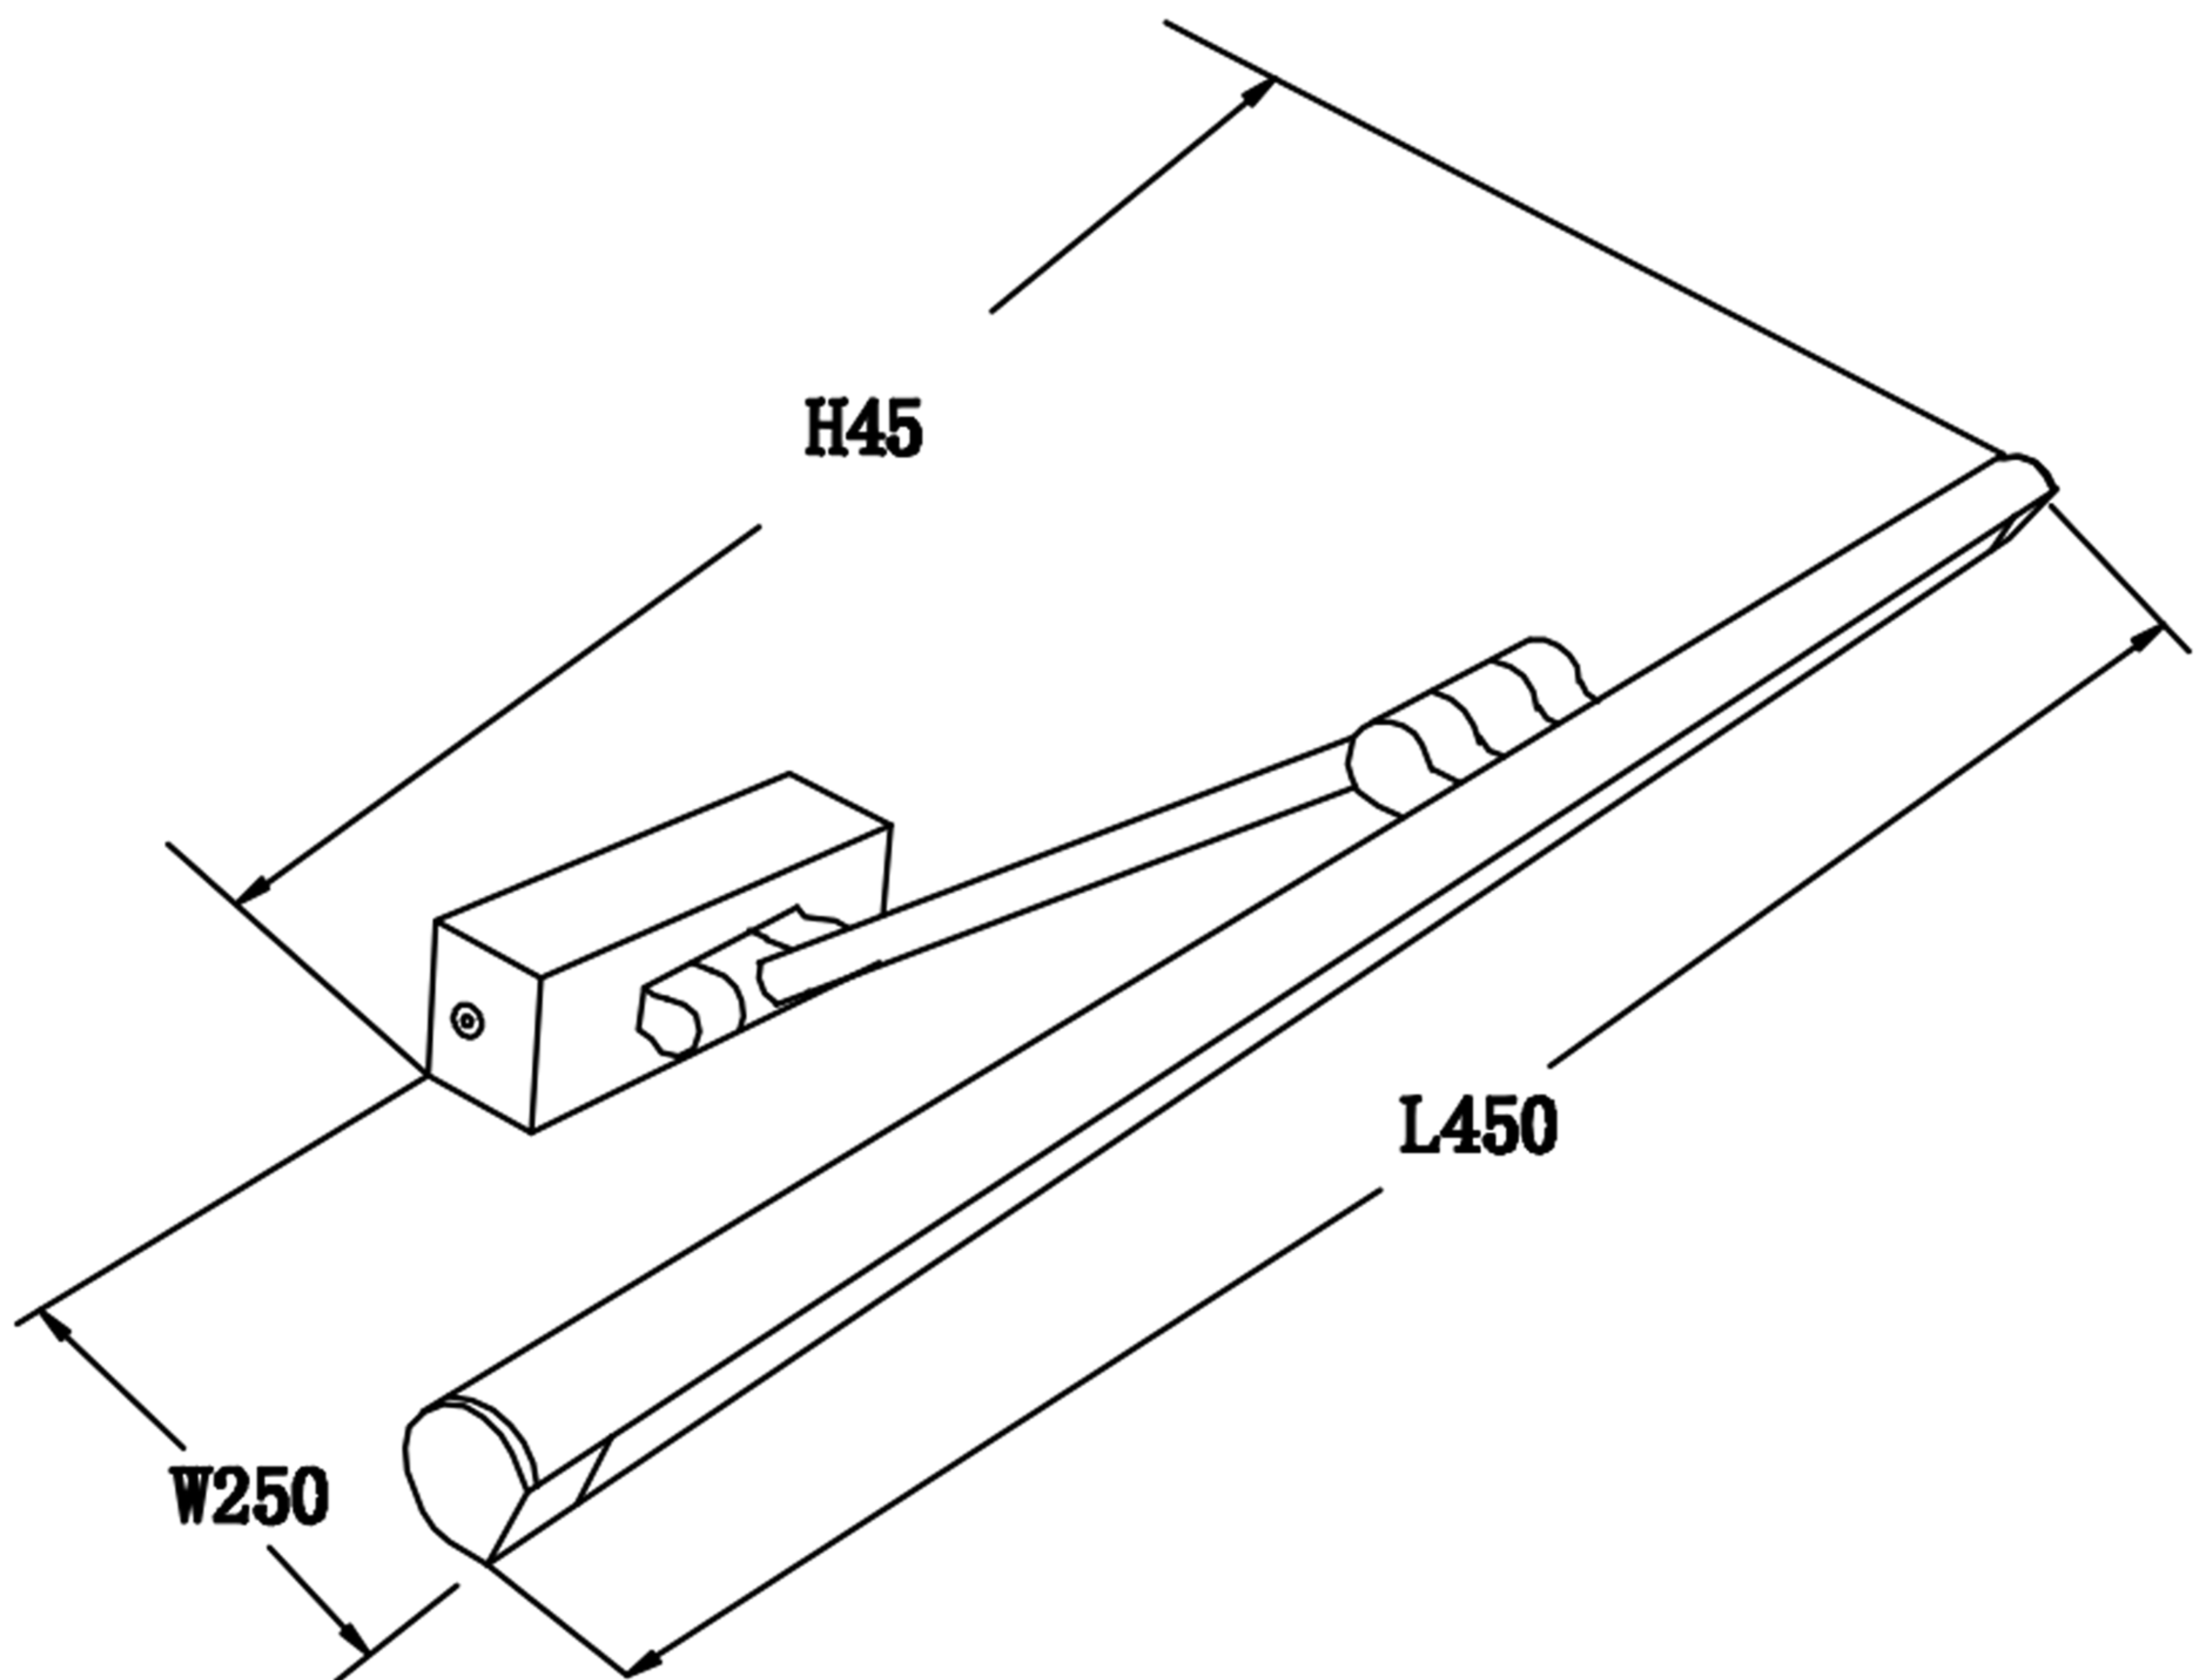

Live wire-Brown  
Neutral-Light grey  
Ground wire-Yellow

- 1 Wall anchor
- 2 Mounting
- 3 Self-tapping screw
- 4 Terminal
- 5 Nut
- 6 Chrome

# WALL OF THE BOX SIZE

# FIGURE SIZE

CLT 124W450